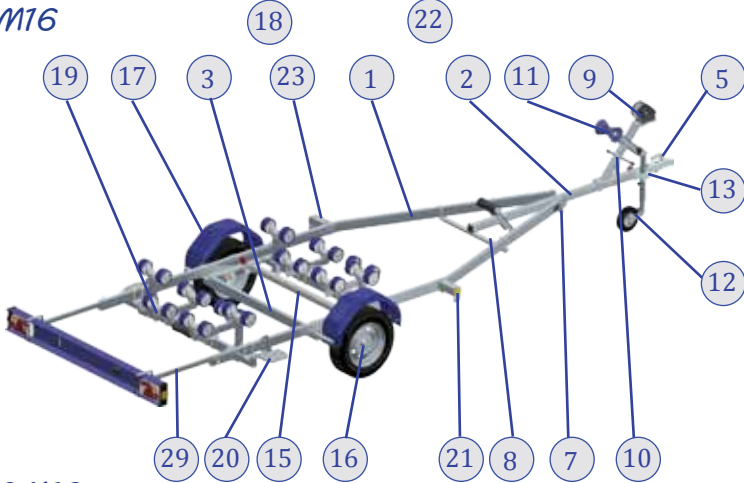

G510M16

6

	NON FREINE	FREINE - SIMPLE ESSIEU							
	G380M16	G510M16	G650M16	G710M16	G820M16	G1000M16	G1260M16	G1340M16